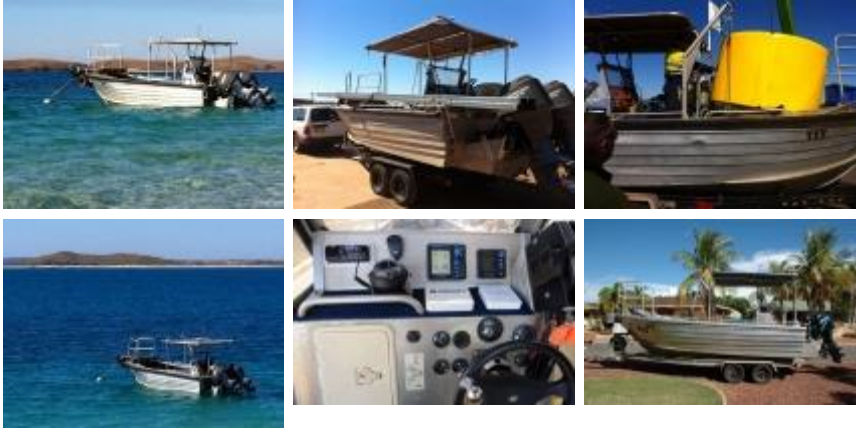

Commercial Bareboat Hire (2C Survey)

"Tin Thing" is a 6.8m commercial workboat in 2C survey for 5+1 persons. The operating limit up to 15nm from mainland coast allows for a generous workscope as a crew transfer, utility or standby vessel. Manouverability and ability to launch daily from smaller or makeshift boat ramps throughout the Pilbara offers flexibility for the hirer. Coxswains certificate required (or Restricted coxswains limited to 5nm).

Daily rate for "Tin Thing" is \$550 per day plus GST. Fuel is at the hirer's expense.

Example of vessel set-up for diving operations.

On hire as safety/rescue vessel for wharf construction.